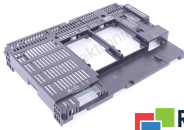

BACK COVER GT1575-VTBA GT15-75QBUSL 90VA 100-240VAC MITSUBISHI

Used MITSUBISHI ELECTRIC GT1575-VTBA COVER
Tested and cleaned.
24 months guarantee
Dedicated courier
Delivery across Europe even in 24h

TECHNICAL DATA

MANUFACTURER	MITSUBISHI ELECTRIC
MODEL	GT1575-VTBA COVER
CATEGORY	Operator panel casings
WEIGHT [KG]	1.0
HEIGHT [CM]	5.0
LENGHT [CM]	30.0
WIDTH [CM]	21.0

24/7 SUPPORT AVAILABLE
[+48 71 750 09 78](tel:+48717500978)